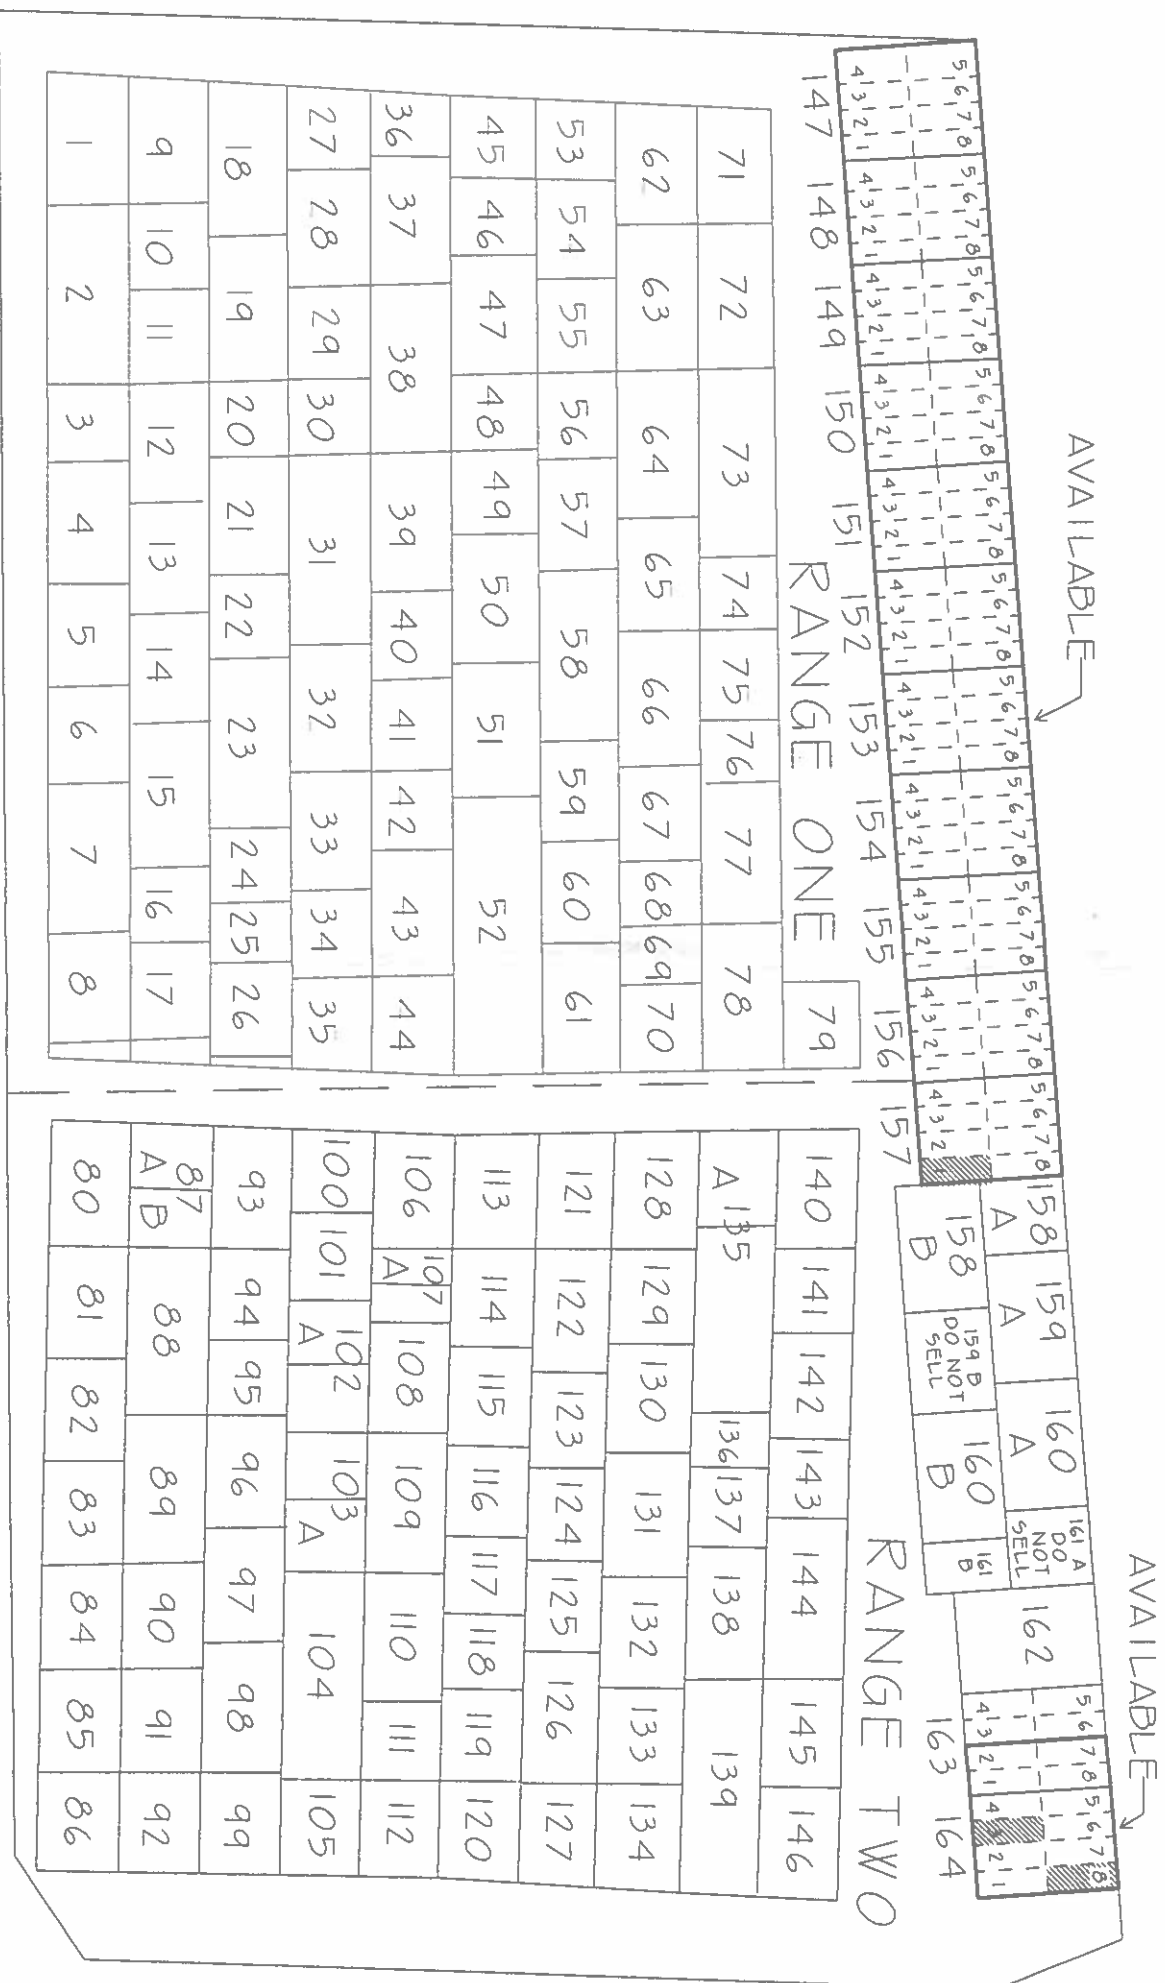

EVERGREEN CEMETERY

SEARSPORT, MAINE

ALL LOTS ARE SOLD, EXCEPT WHERE NOTED AS AVAILABLE.

NEW LOTS FOR SALE ARE ELEVEN FEET BY SIXTEEN FEET.

LOTS CONTAIN EIGHT ELEVEN FOOT BY FOUR FOOT GRAVES.

GRAVES ARE NUMBERED CLOCKWISE, 1 TO 8. EXAMPLE - LOT # 165-5.

165

SOLD

165

GRAVES

VETERAN = V

MARITIME = M

FIREMAN = F

SEARSPORT GIS
2008, 2012, 2013,
2014, 2015