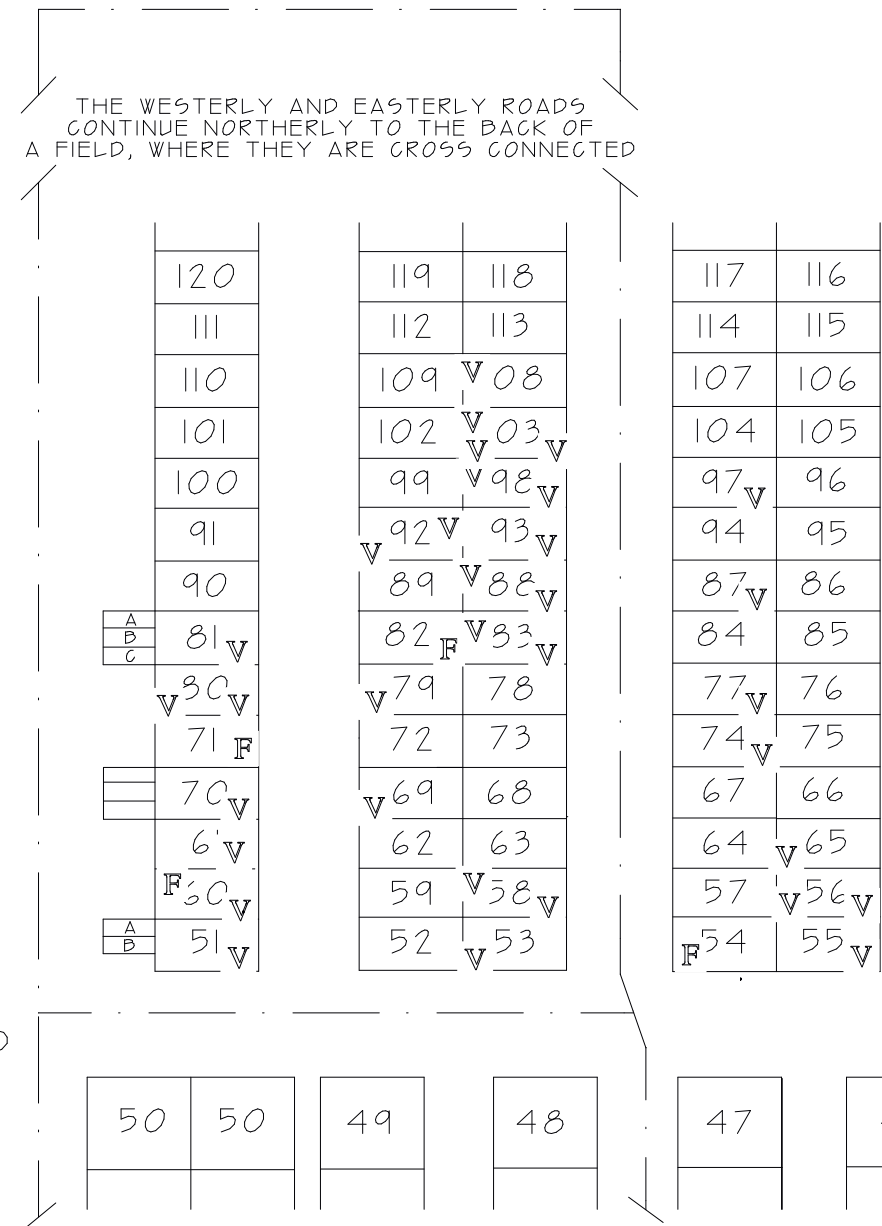

MOUNT HOPE CEMETERY

SEARSPORT, MAINE

VETERANS = V
 MARITIME = M
 FIREMAN = F

MOUNT HOPE IS A PRIVATELY OWNED AND OPERATED CEMETERY.

THE OFFICE IS LOCATED AT 21 BACK SEARSPORT ROAD

MAIN CEMETERY ENTRANCE TO BACK SEARSPORT ROAD