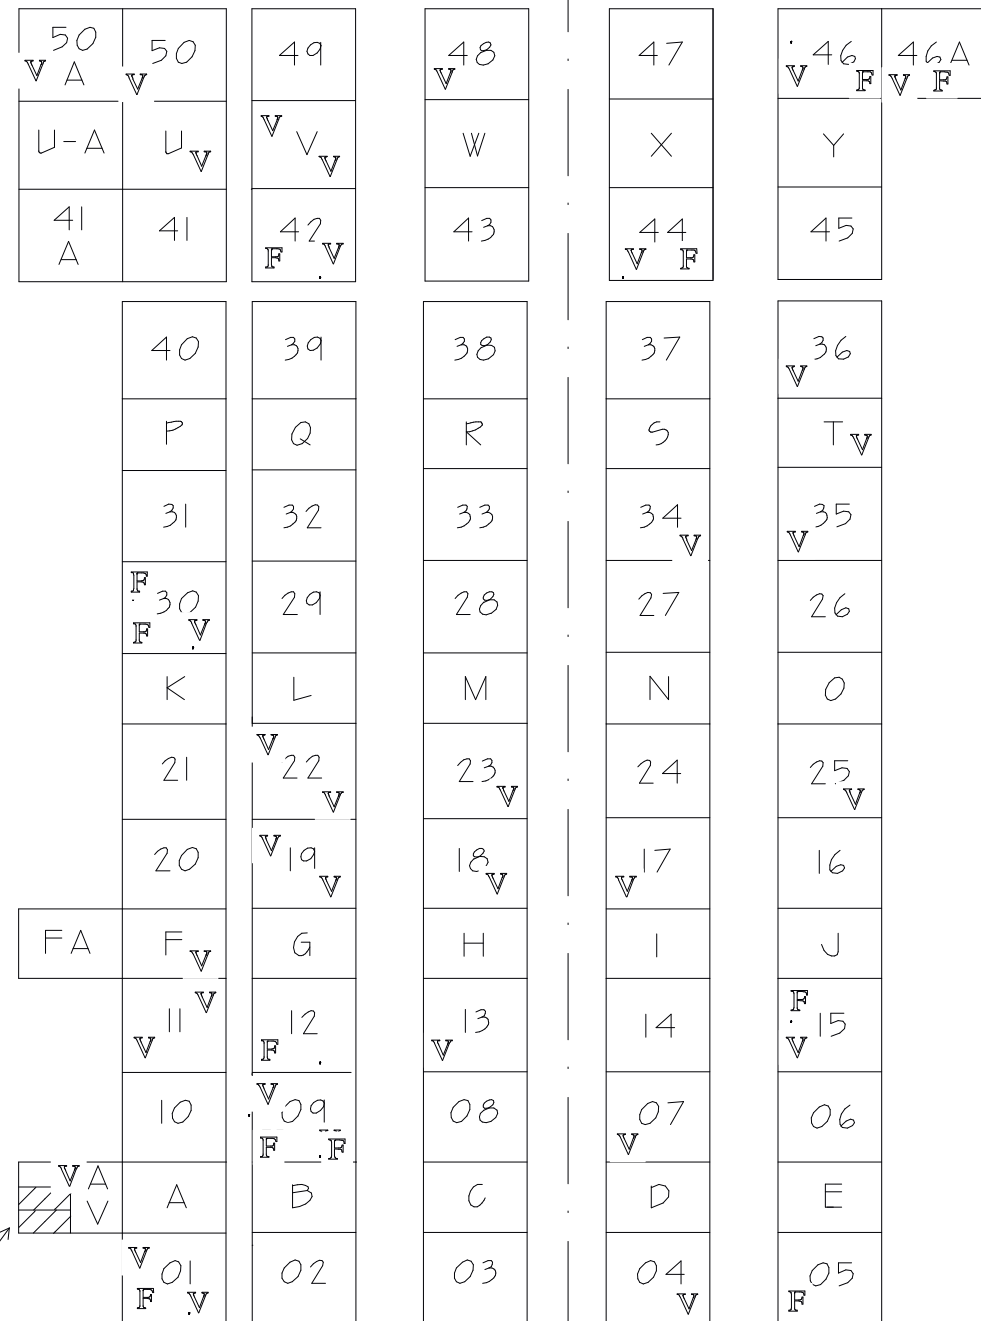

MOUNT HOPE CEMETERY

SEARSPORT, MAINE

VETERANS = V
 MARITIME = M
 FIREMAN = F

MOUNT HOPE IS A PRIVATELY OWNED AND OPERATED CEMETERY.

THE OFFICE IS LOCATED AT 21 BACK SEARSPORT ROAD

MAIN CEMETERY ENTRANCE TO BACK SEARSPORT ROAD

SEARSPORT GIS
 2009, 2012, 2013, 2014

SOLD